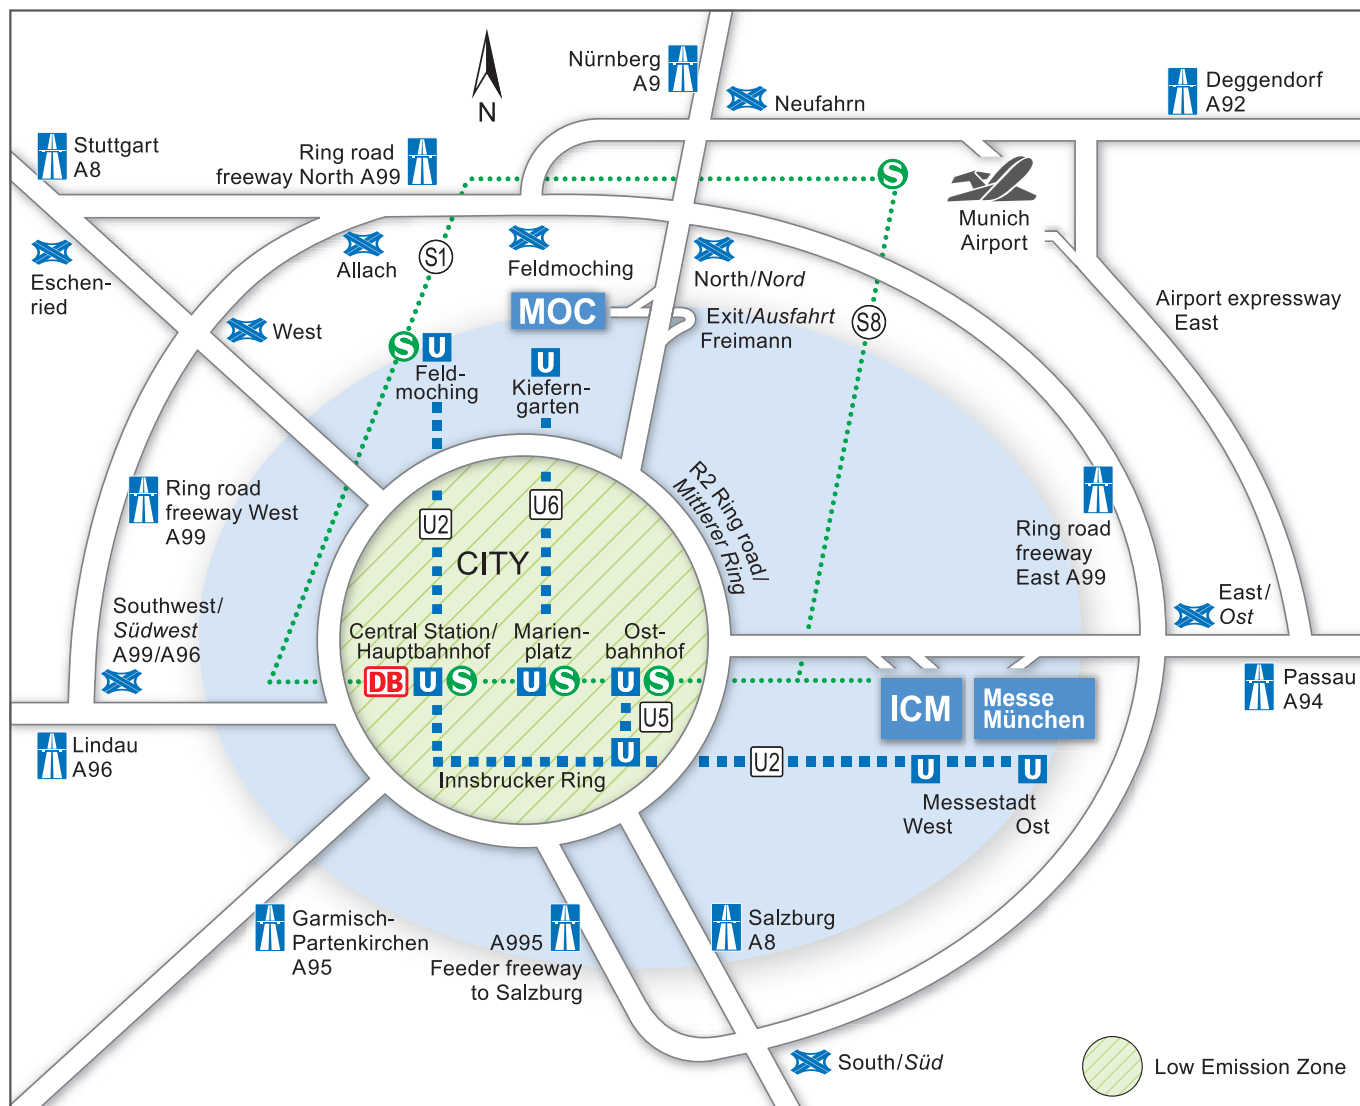

Messe München International

HOW TO GET THERE

Address

Messe München GmbH
 Messengelände
 81823 München, Germany
 Tel. +49 89 949-20720
 Fax +49 89 949-20729
 info@messe-muenchen.de

- Messe München International is located directly on the stop Messestadt West (U2)
- 18 minutes from downtown by subway
- Messe München International is located directly on the A94—reach it by taking freeway exit München-Riem (Exit Nr. 5)
- 45-minute drive by car from Munich Airport
- Enough parking spaces available

With navigation system

Exhibition grounds / ICM
 An der Point
 81829 München

Multi-storey Parking Garage West
 Paul-Henri-Spaak-Str. 6
 81829 München

Management office (Entrance above Gate 1)
 Willy-Brandt-Allee, 81829 München

GPS coordinates
Messe München / ICM
 Longitude: 11.695547
 Latitude: 48.134962

West Entrance
 Am Messesee
 81829 München

North Entrance
 Paul-Henri-Spaak-Str. 12
 81829 München

East Entrance
 Am Messeturm 4
 81829 München